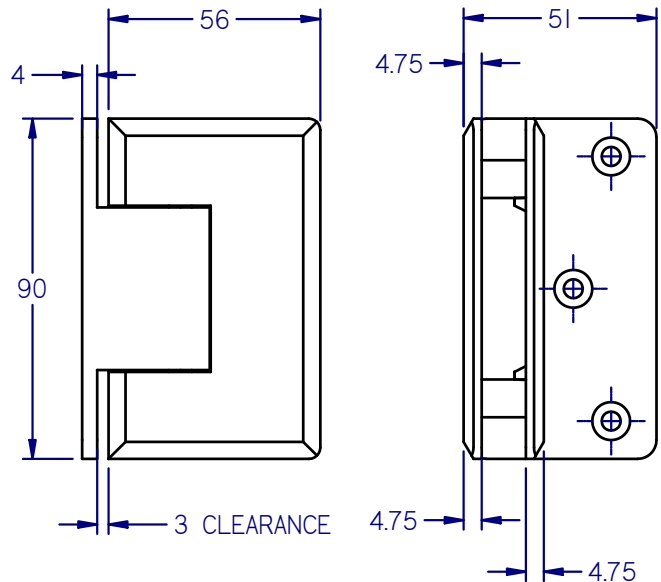

PRODUCT CODE: SH 101LB
 TRIDENT 'L' SHAPED 90° BEVELLED GLASS
 TO WALL HINGE

TECHNICAL DETAILS

Manufactured from Solid Brass
 Stainless Steel screws and fittings
 Dual Action
 Self Closing
 Suitable for 10mm glass
 Chrome and Satin Finishes Available

GLASS TEMPLATE

BASIC DIMENSIONS

TYPICAL APPLICATION