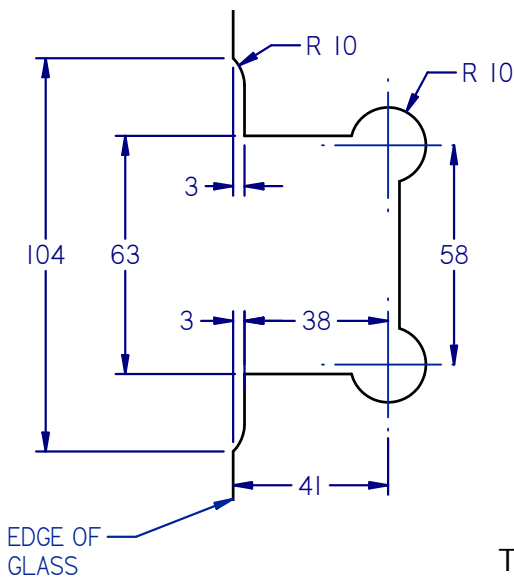

PRODUCT CODE: SH 101LB
 TRIDENT 'L' SHAPED 90° BEVELLED GLASS
 TO WALL HINGE

TECHNICAL DETAILS

Manufactured from Solid Brass
 Stainless Steel screws and fittings
 Dual Action
 Self Closing
 Suitable for 10mm glass
 Chrome and Satin Finishes Available

GLASS TEMPLATE

BASIC DIMENSIONS

TYPICAL APPLICATION