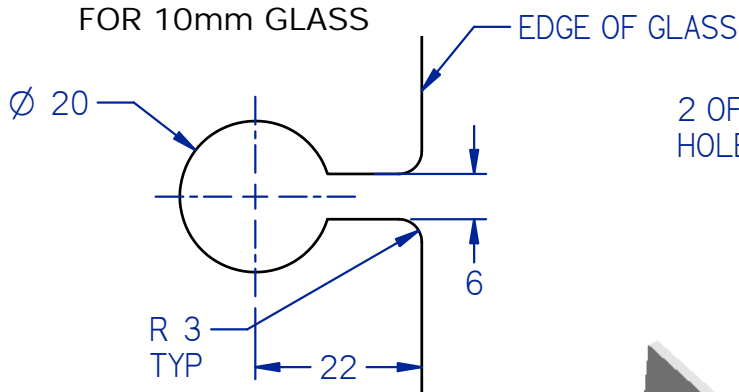

PRODUCT CODE: SB 106

TRIDENT 90° GLASS TO WALL / FLOOR BRACKET

TECHNICAL DETAILS

Manufactured from Solid Brass
 Stainless Steel screw
 Suitable for 8mm - 10mm glass
 Chrome and Satin Finishes Available

BASIC DIMENSIONS

GLASS TEMPLATE FOR UP TO 8mm GLASS

GLASS TEMPLATE FOR 10mm GLASS

2 OFF MOUNTING HOLES