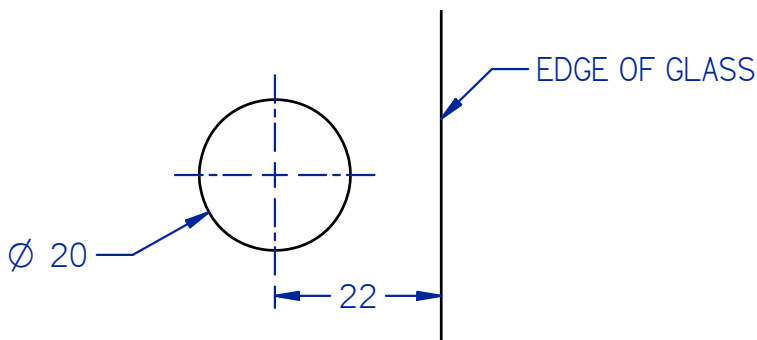

PRODUCT CODE: SB 106

TRIDENT 90° GLASS TO WALL / FLOOR BRACKET

TECHNICAL DETAILS

Manufactured from Solid Brass
 Stainless Steel screw
 Suitable for 8mm - 10mm glass
 Chrome and Satin Finishes Available

BASIC DIMENSIONS

GLASS TEMPLATE FOR UP TO 8mm GLASS

GLASS TEMPLATE FOR 10mm GLASS

2 OFF MOUNTING HOLES