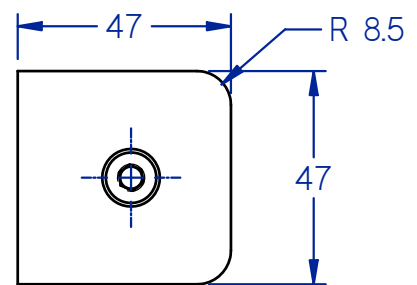

PRODUCT CODE: SB 106

TRIDENT 90° GLASS TO WALL / FLOOR BRACKET

TECHNICAL DETAILS

Manufactured from Solid Brass
 Stainless Steel screw
 Suitable for 8mm - 10mm glass
 Chrome and Satin Finishes Available

BASIC DIMENSIONS

GLASS TEMPLATE FOR UP TO 8mm GLASS

GLASS TEMPLATE FOR 10mm GLASS

2 OFF MOUNTING HOLES