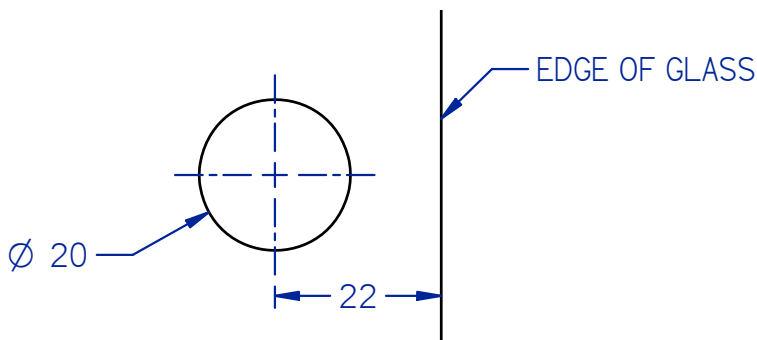

GLASS TEMPLATE FOR UP TO 8mm GLASS