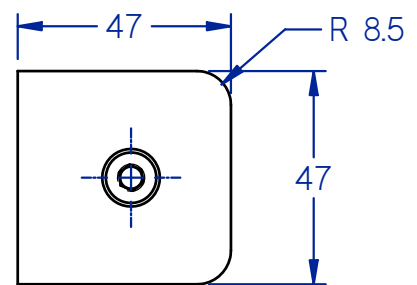

## PRODUCT CODE: SB 106

TRIDENT 90° GLASS TO WALL / FLOOR BRACKET

## TECHNICAL DETAILS

Manufactured from Solid Brass  
 Stainless Steel screw  
 Suitable for 8mm - 10mm glass  
 Chrome and Satin Finishes Available

### BASIC DIMENSIONS

### GLASS TEMPLATE FOR UP TO 8mm GLASS