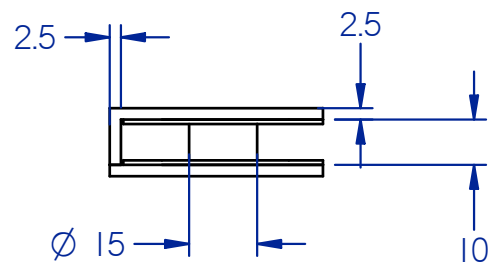

## PRODUCT CODE: SB 106

TRIDENT 90° GLASS TO WALL / FLOOR BRACKET

## TECHNICAL DETAILS

Manufactured from Solid Brass  
 Stainless Steel screw  
 Suitable for 8mm - 10mm glass  
 Chrome and Satin Finishes Available

### BASIC DIMENSIONS

### GLASS TEMPLATE FOR UP TO 8mm GLASS