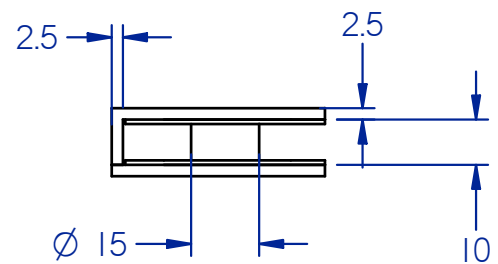

PRODUCT CODE: SB 106

TRIDENT 90° GLASS TO WALL / FLOOR BRACKET

TECHNICAL DETAILS

Manufactured from Solid Brass
 Stainless Steel screw
 Suitable for 8mm - 10mm glass
 Chrome and Satin Finishes Available

BASIC DIMENSIONS

GLASS TEMPLATE FOR UP TO 8mm GLASS

GLASS TEMPLATE FOR 10mm GLASS

2 OFF MOUNTING HOLES