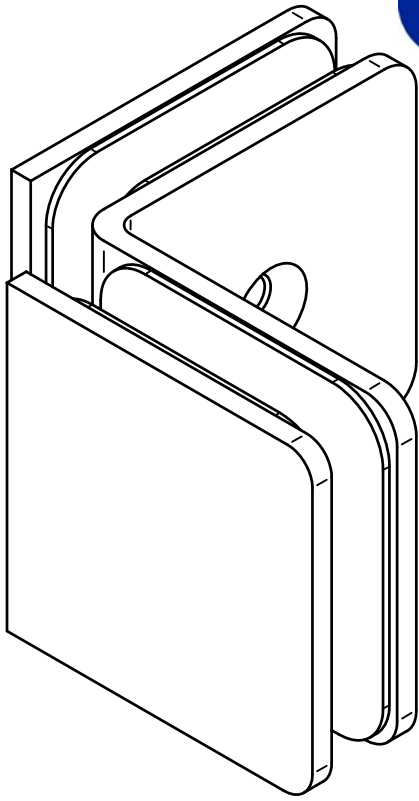

PRODUCT CODE: SB 104
TRIDENT 90° GLASS TO GLASS BRACKET

TECHNICAL DETAILS

Manufactured from Solid Brass
 Stainless Steel screws and fittings
 Slim design
 Suitable for 10mm glass
 Chrome and Satin Finishes Available

BASIC DIMENSIONS

GLASS TEMPLATE OUTER

GLASS TEMPLATE INNER