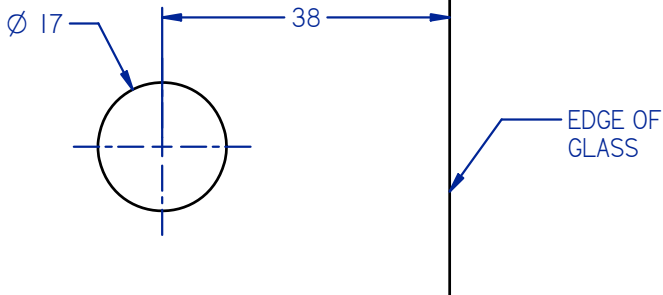

PRODUCT CODE: SB 104
TRIDENT 90° GLASS TO GLASS BRACKET

TECHNICAL DETAILS

Manufactured from Solid Brass
 Stainless Steel screws and fittings
 Slim design
 Suitable for 10mm glass
 Chrome and Satin Finishes Available

BASIC DIMENSIONS

GLASS TEMPLATE OUTER

GLASS TEMPLATE INNER