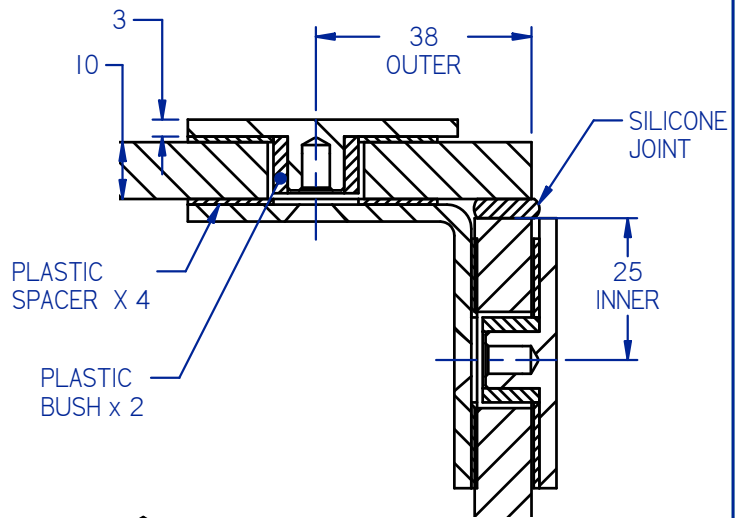

PRODUCT CODE: SB 104
TRIDENT 90° GLASS TO GLASS BRACKET

TECHNICAL DETAILS

Manufactured from Solid Brass
 Stainless Steel screws and fittings
 Slim design
 Suitable for 10mm glass
 Chrome and Satin Finishes Available

BASIC DIMENSIONS

GLASS TEMPLATE OUTER

GLASS TEMPLATE INNER