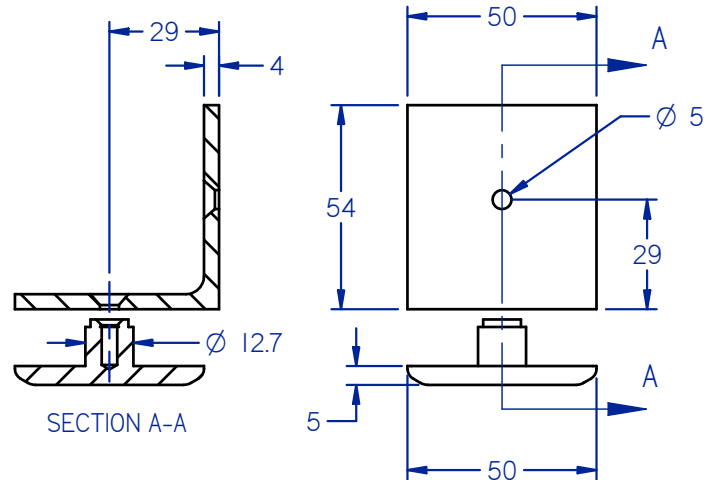

**PRODUCT CODE: SB 101B**  
 TRIDENT 90° GLASS TO WALL BRACKET,  
 BEVELLED

### BASIC DIMENSIONS