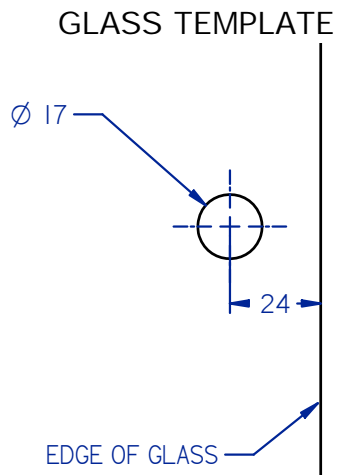

**PRODUCT CODE: SB 101B**  
 TRIDENT 90° GLASS TO WALL BRACKET,  
 BEVELLED

## TECHNICAL DETAILS

Manufactured from Solid Brass  
 Stainless Steel Screws  
 Suitable for 10mm Glass  
 Chrome and Satin Finishes Available

### BASIC DIMENSIONS