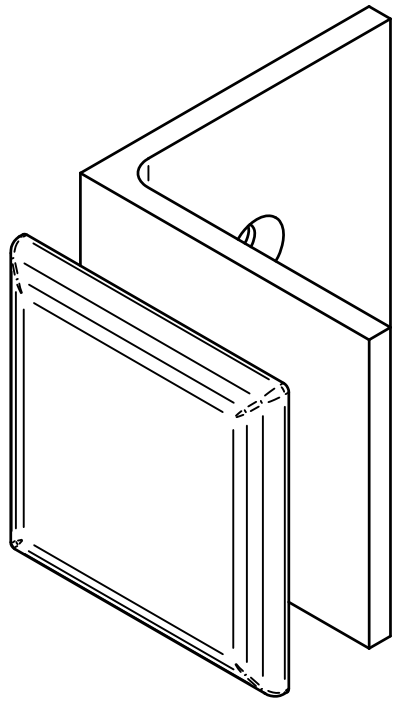

**PRODUCT CODE: SB 101B**  
 TRIDENT 90° GLASS TO WALL BRACKET,  
 BEVELLED

## TECHNICAL DETAILS

Manufactured from Solid Brass  
 Stainless Steel Screws  
 Suitable for 10mm Glass  
 Chrome and Satin Finishes Available

### BASIC DIMENSIONS