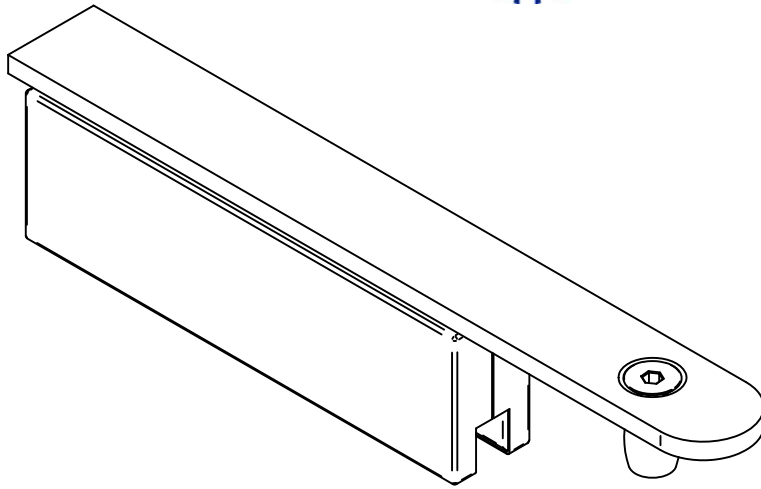

PRODUCT CODE: PH 1207
 TRIDENT POOL GATE TOP PIVOT
 GLASS TO GLASS

TECHNICAL DETAILS

Manufactured from 316 Stainless Steel
 Durable Epoxy Coated Aluminium fittings
 Available in Satin and Stainless Steel Finishes

EXPLODED VIEW

GLASS CUTOUT DIMENSIONS