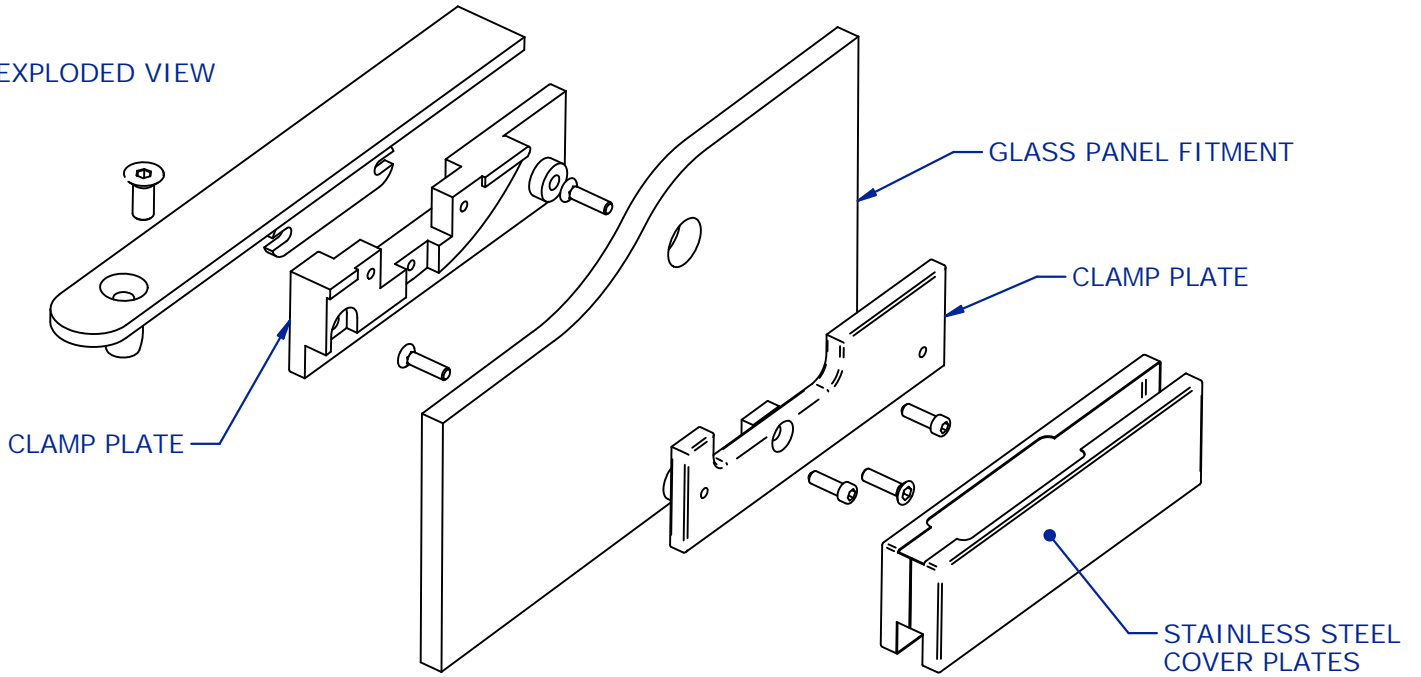

PRODUCT CODE: PH 1207
 TRIDENT POOL GATE TOP PIVOT
 GLASS TO GLASS

TECHNICAL DETAILS

Manufactured from 316 Stainless Steel
 Durable Epoxy Coated Aluminium fittings
 Available in Satin and Stainless Steel Finishes

EXPLODED VIEW

GLASS CUTOUT DIMENSIONS