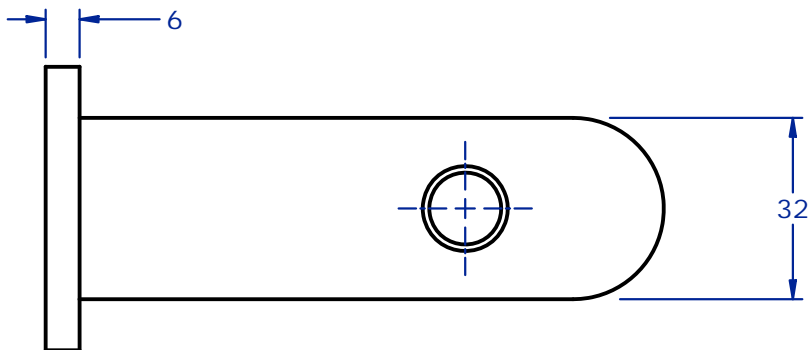

PRODUCT CODE: PH 1201
TRIDENT GLASS TO WALL / SQUARE POST
PIVOT

TECHNICAL DETAILS

Manufactured from 316 Stainless Steel
with 316 Stainless Steel Screw
Satin and Stainless Steel finishes available

TYPICAL APPLICATION