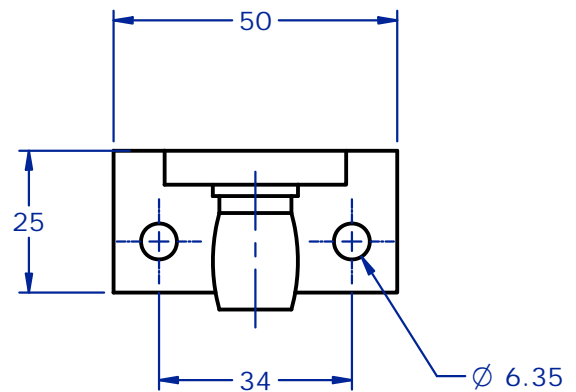

PRODUCT CODE: PH 1201
TRIDENT GLASS TO WALL / SQUARE POST
PIVOT

TECHNICAL DETAILS

Manufactured from 316 Stainless Steel
with 316 Stainless Steel Screw
Satin and Stainless Steel finishes available

TYPICAL APPLICATION