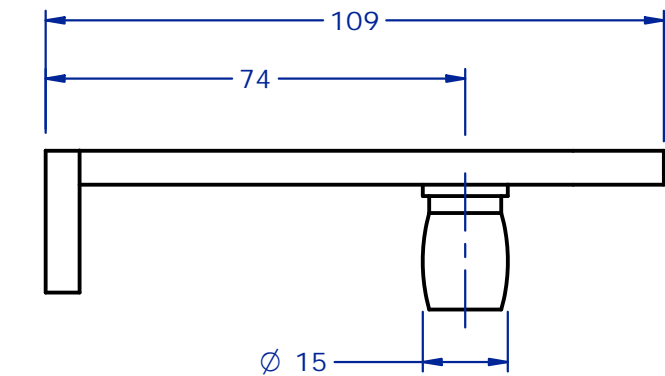

PRODUCT CODE: PH 1201
TRIDENT GLASS TO WALL / SQUARE POST
PIVOT

TECHNICAL DETAILS

Manufactured from 316 Stainless Steel
with 316 Stainless Steel Screw
Satin and Stainless Steel finishes available

TYPICAL APPLICATION