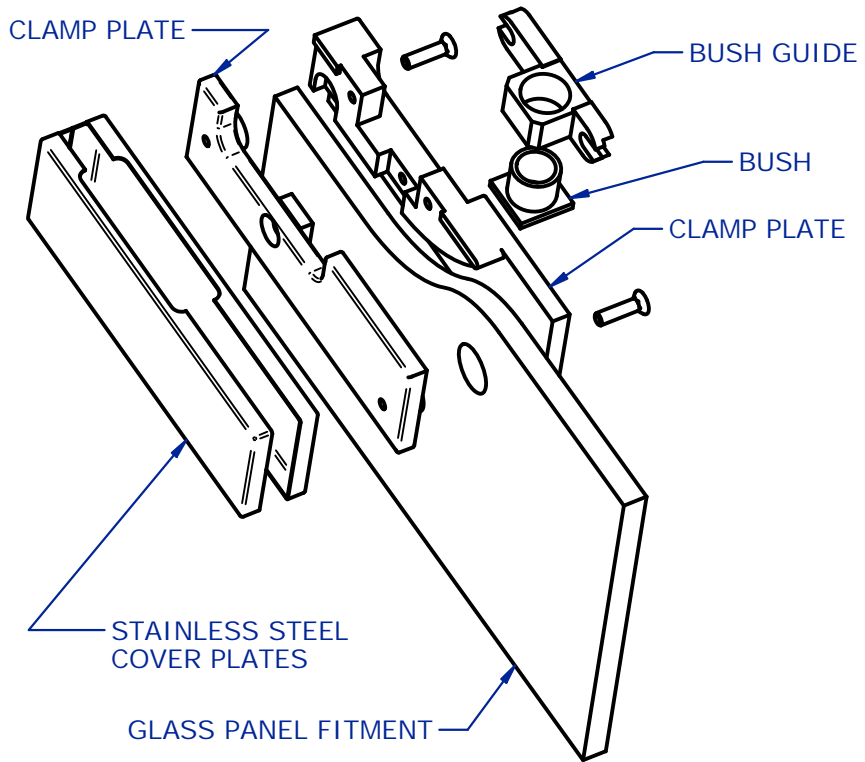

**PRODUCT CODE: PF 200**  
**TRIDENT 200 TOP PATCH FITTING**

**TECHNICAL DETAILS**

Durable Epoxy coated Aluminium fittings  
 Stainless Steel Cover plates  
 Available in Satin and Polished finishes

**GLASS TEMPLATE DIMS**