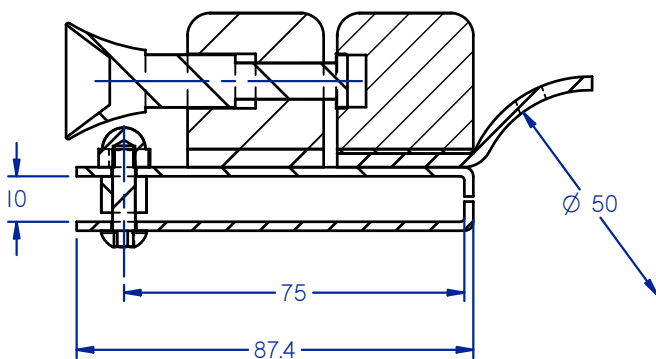

PRODUCT CODE: ML 108
 TRIDENT POOL GATE MAGNA LATCH
 GLASS TO 50mm ROUND POST

TECHNICAL DETAILS

Manufactured from 316 Stainless Steel
 Spring Loaded Latch pin
 Stainless Steel screws nuts fitted
 Suit Glass thicknesses:
 8mm - 12mm

BASIC DIMENSIONS

GLASS TEMPLATE

300mm RECOMMENDED
 FROM TOP OF GLASS