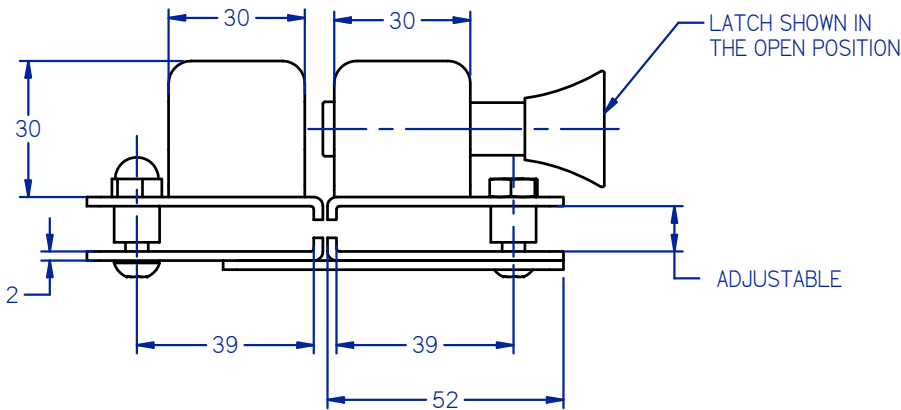

PRODUCT CODE: ML 103

TRIDENT POOL GATE MAGNA LATCH WALL
GLASS TO GLASS

TECHNICAL DETAILS

Manufactured from 316 Stainless Steel
Spring Loaded Latch pin
Stainless Steel screws, nuts fitted
Suit Glass thicknesses:
8mm - 12mm

Extra Gaskets and longer screws available
upon request

BASIC DIMENSIONS

300mm RECOMMENDED
FRONT TOP OF GLASS

GLASS TEMPLATE