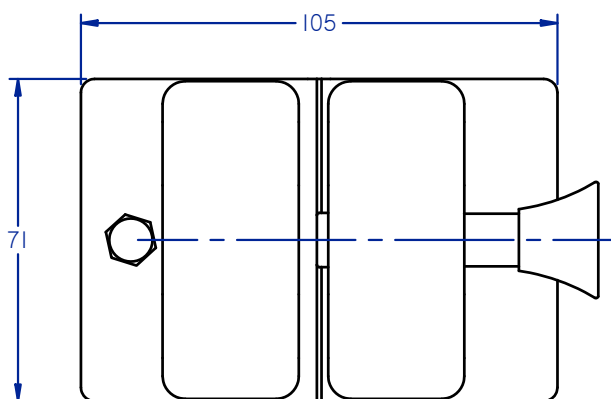

PRODUCT CODE: ML 103

TRIDENT POOL GATE MAGNA LATCH WALL
GLASS TO GLASS

TECHNICAL DETAILS

Manufactured from 316 Stainless Steel
Spring Loaded Latch pin
Stainless Steel screws, nuts fitted
Suit Glass thicknesses:
8mm - 12mm

Extra Gaskets and longer screws available
upon request

BASIC DIMENSIONS

300mm RECOMMENDED
FRONT TOP OF GLASS

GLASS TEMPLATE