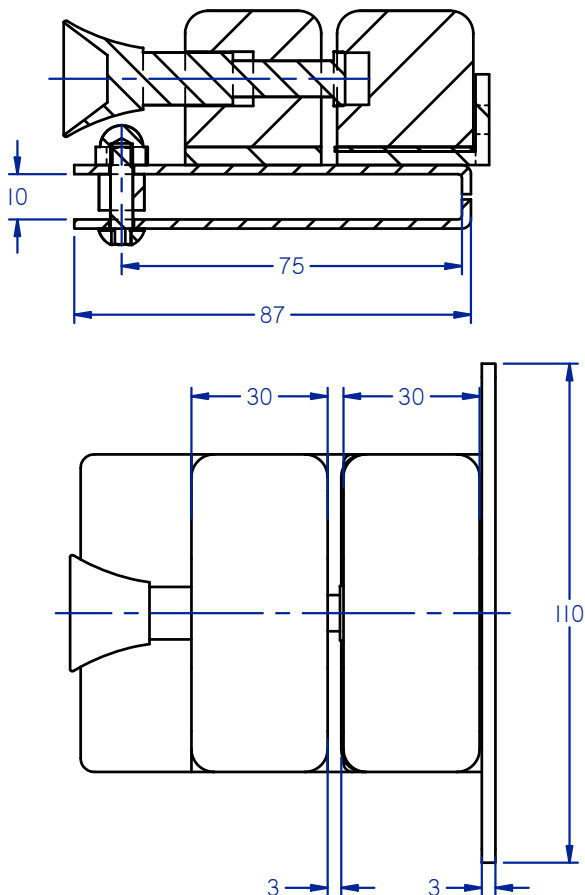

**PRODUCT CODE: ML 101**  
 TRIDENT POOL GATE MAGNA LATCH  
 GLASS TO POST / WALL

## TECHNICAL DETAILS

Manufactured from 316 Stainless Steel  
 Spring Loaded Latch pin  
 Stainless Steel screws nuts fitted  
 Suit Glass thicknesses:  
 8mm - 12mm

### BASIC DIMENSIONS

### GLASS TEMPLATE

300mm FROM TOP EDGE  
 OF GLASS RECOMMENDED