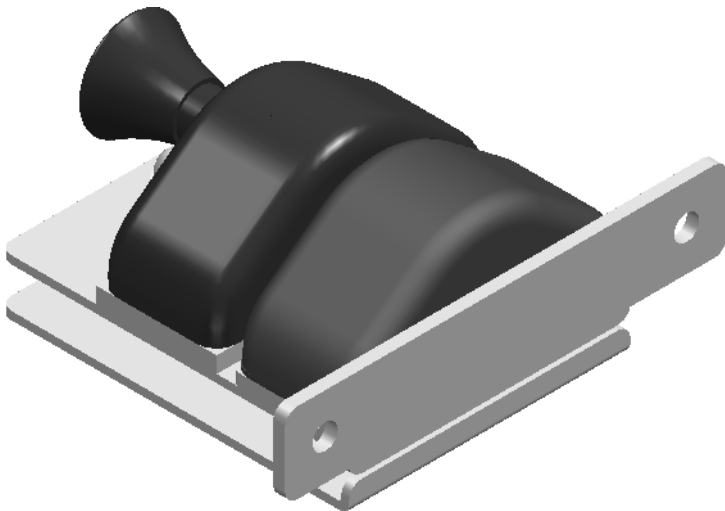

**PRODUCT CODE: ML 101**  
 TRIDENT POOL GATE MAGNA LATCH  
 GLASS TO POST / WALL

## TECHNICAL DETAILS

Manufactured from 316 Stainless Steel  
 Spring Loaded Latch pin  
 Stainless Steel screws nuts fitted  
 Suit Glass thicknesses:  
 8mm - 12mm

### GLASS TEMPLATE

300mm FROM TOP EDGE  
 OF GLASS RECOMMENDED