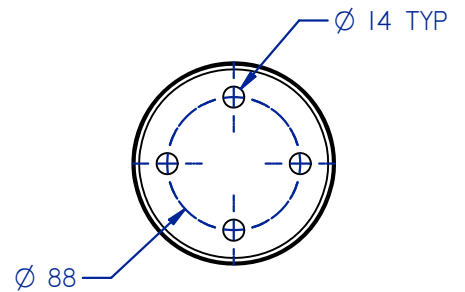

**PRODUCT CODE: PH Mini Post**  
 TRIDENT MINI POST, BOLT DOWN

**TECHNICAL DETAILS**

Manufactured from 316 Stainless Steel  
 with 316 Stainless Steel Cap Screws  
 Adjustable to suit 10mm to 12mm glass  
 Polished and Satin finishes available

**GLASS TEMPLATE EXAMPLE**

**TYPICAL APPLICATION**