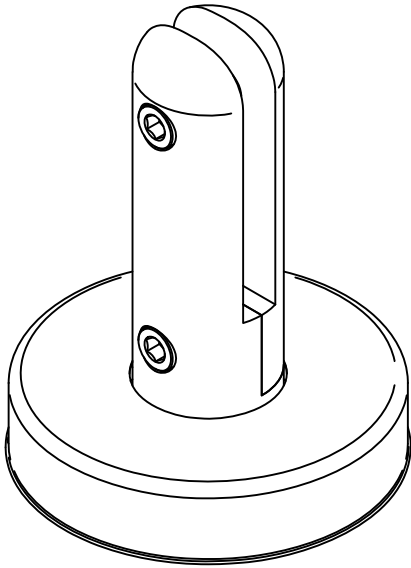

**PRODUCT CODE: PH Mini Post**  
 TRIDENT MINI POST, BOLT DOWN

**TECHNICAL DETAILS**

Manufactured from 316 Stainless Steel  
 with 316 Stainless Steel Cap Screws  
 Adjustable to suit 10mm to 12mm glass  
 Polished and Satin finishes available

**GLASS TEMPLATE EXAMPLE**

**TYPICAL APPLICATION**