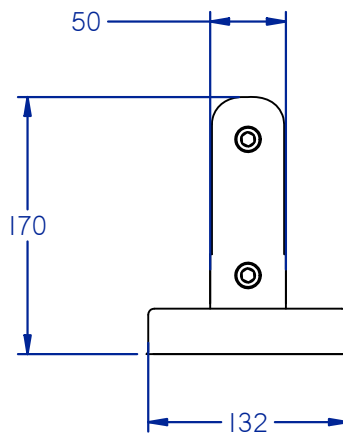

**PRODUCT CODE: PH Mini Post**  
 TRIDENT MINI POST, BOLT DOWN

**TECHNICAL DETAILS**

Manufactured from 316 Stainless Steel  
 with 316 Stainless Steel Cap Screws  
 Adjustable to suit 10mm to 12mm glass  
 Polished and Satin finishes available