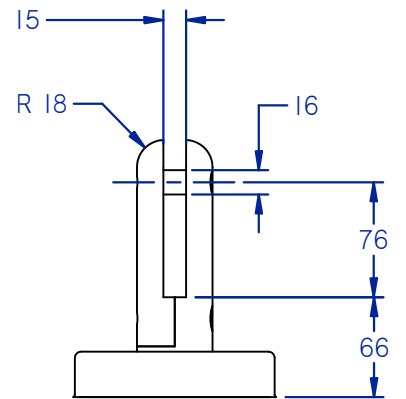

**PRODUCT CODE: PH Mini Post**  
 TRIDENT MINI POST, BOLT DOWN

**TECHNICAL DETAILS**

Manufactured from 316 Stainless Steel  
 with 316 Stainless Steel Cap Screws  
 Adjustable to suit 10mm to 12mm glass  
 Polished and Satin finishes available

**GLASS TEMPLATE EXAMPLE**

**TYPICAL APPLICATION**