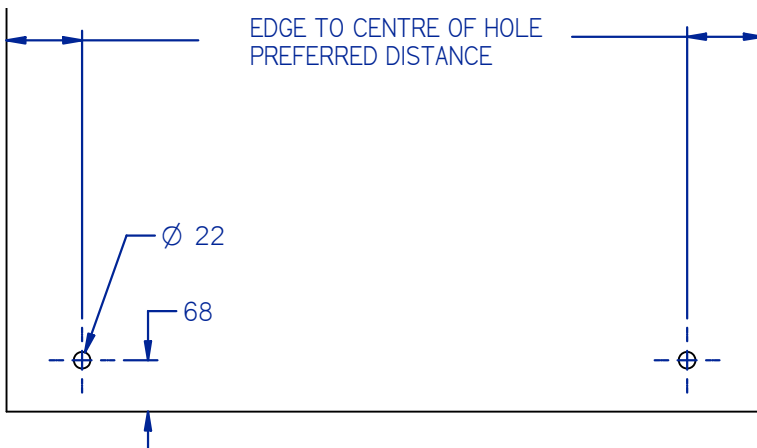

**PRODUCT CODE: PH Mini Post**  
 TRIDENT MINI POST, BOLT DOWN

**TECHNICAL DETAILS**

Manufactured from 316 Stainless Steel  
 with 316 Stainless Steel Cap Screws  
 Adjustable to suit 10mm to 12mm glass  
 Polished and Satin finishes available

**GLASS TEMPLATE EXAMPLE**

**TYPICAL APPLICATION**