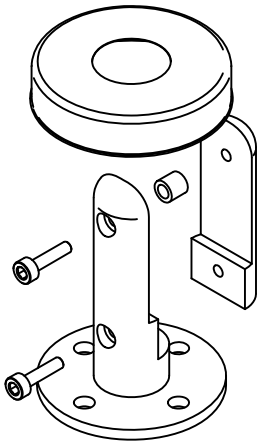

**PRODUCT CODE: PH Mini Post**  
 TRIDENT MINI POST, BOLT DOWN

**TECHNICAL DETAILS**

Manufactured from 316 Stainless Steel  
 with 316 Stainless Steel Cap Screws  
 Adjustable to suit 10mm to 12mm glass  
 Polished and Satin finishes available

**GLASS TEMPLATE EXAMPLE**

**TYPICAL APPLICATION**