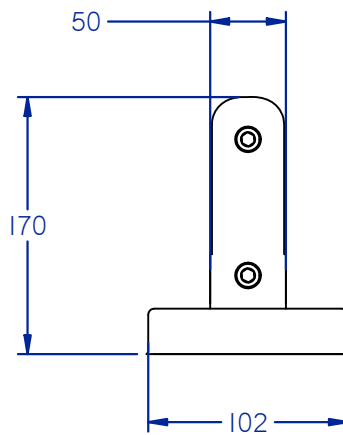

PRODUCT CODE: PH Mini Post
TRIDENT MINI POST, BOLT DOWN

TECHNICAL DETAILS

Manufactured from 316 Stainless Steel
 with 316 Stainless Steel Cap Screws
 Adjustable to suit 10mm to 12mm glass
 Polished and Satin finishes available

GLASS TEMPLATE EXAMPLE