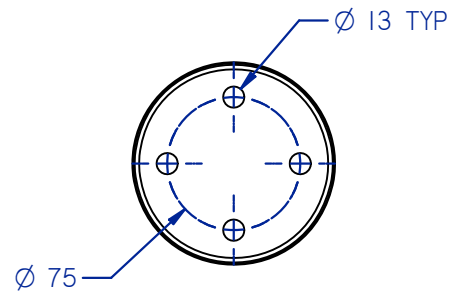

PRODUCT CODE: PH Mini Post
TRIDENT MINI POST, BOLT DOWN

TECHNICAL DETAILS

Manufactured from 316 Stainless Steel
 with 316 Stainless Steel Cap Screws
 Adjustable to suit 10mm to 12mm glass
 Polished and Satin finishes available

GLASS TEMPLATE EXAMPLE