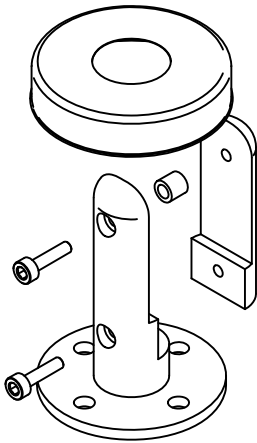

PRODUCT CODE: PH Mini Post
TRIDENT MINI POST, BOLT DOWN

TECHNICAL DETAILS

Manufactured from 316 Stainless Steel
 with 316 Stainless Steel Cap Screws
 Adjustable to suit 10mm to 12mm glass
 Polished and Satin finishes available

GLASS TEMPLATE EXAMPLE