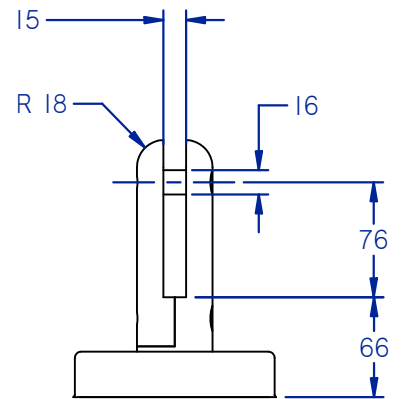

PRODUCT CODE: PH Mini Post
TRIDENT MINI POST, BOLT DOWN

TECHNICAL DETAILS

Manufactured from 316 Stainless Steel
 with 316 Stainless Steel Cap Screws
 Adjustable to suit 10mm to 12mm glass
 Polished and Satin finishes available

GLASS TEMPLATE EXAMPLE