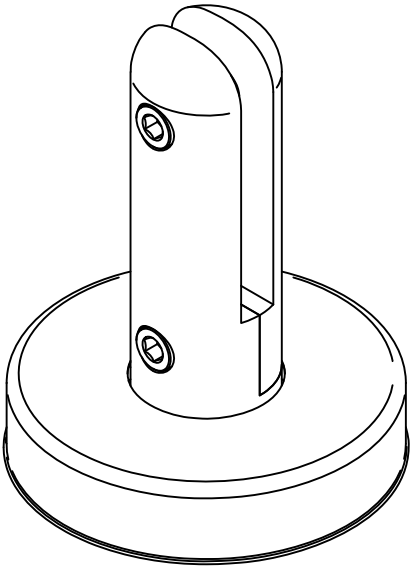

PRODUCT CODE: PH Mini Post
TRIDENT MINI POST, BOLT DOWN

TECHNICAL DETAILS

Manufactured from 316 Stainless Steel
 with 316 Stainless Steel Cap Screws
 Adjustable to suit 10mm to 12mm glass
 Polished and Satin finishes available

GLASS TEMPLATE EXAMPLE